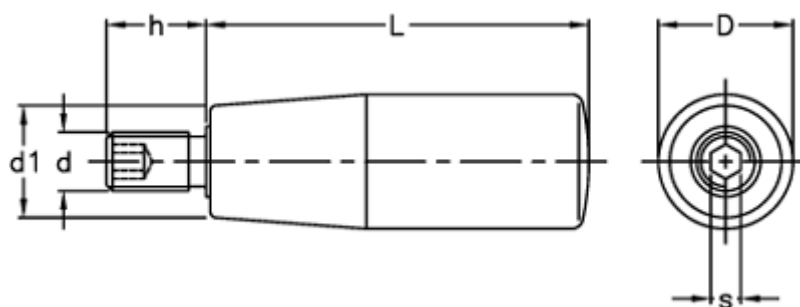

Data Sheet

Article number: 2304023601

Description: E+G Revolving handle
I.301/100+x-M10

Measures

D	= 31
d1	= 25
d 6g	= M10
h	= 17
L	= 102
s	= 5